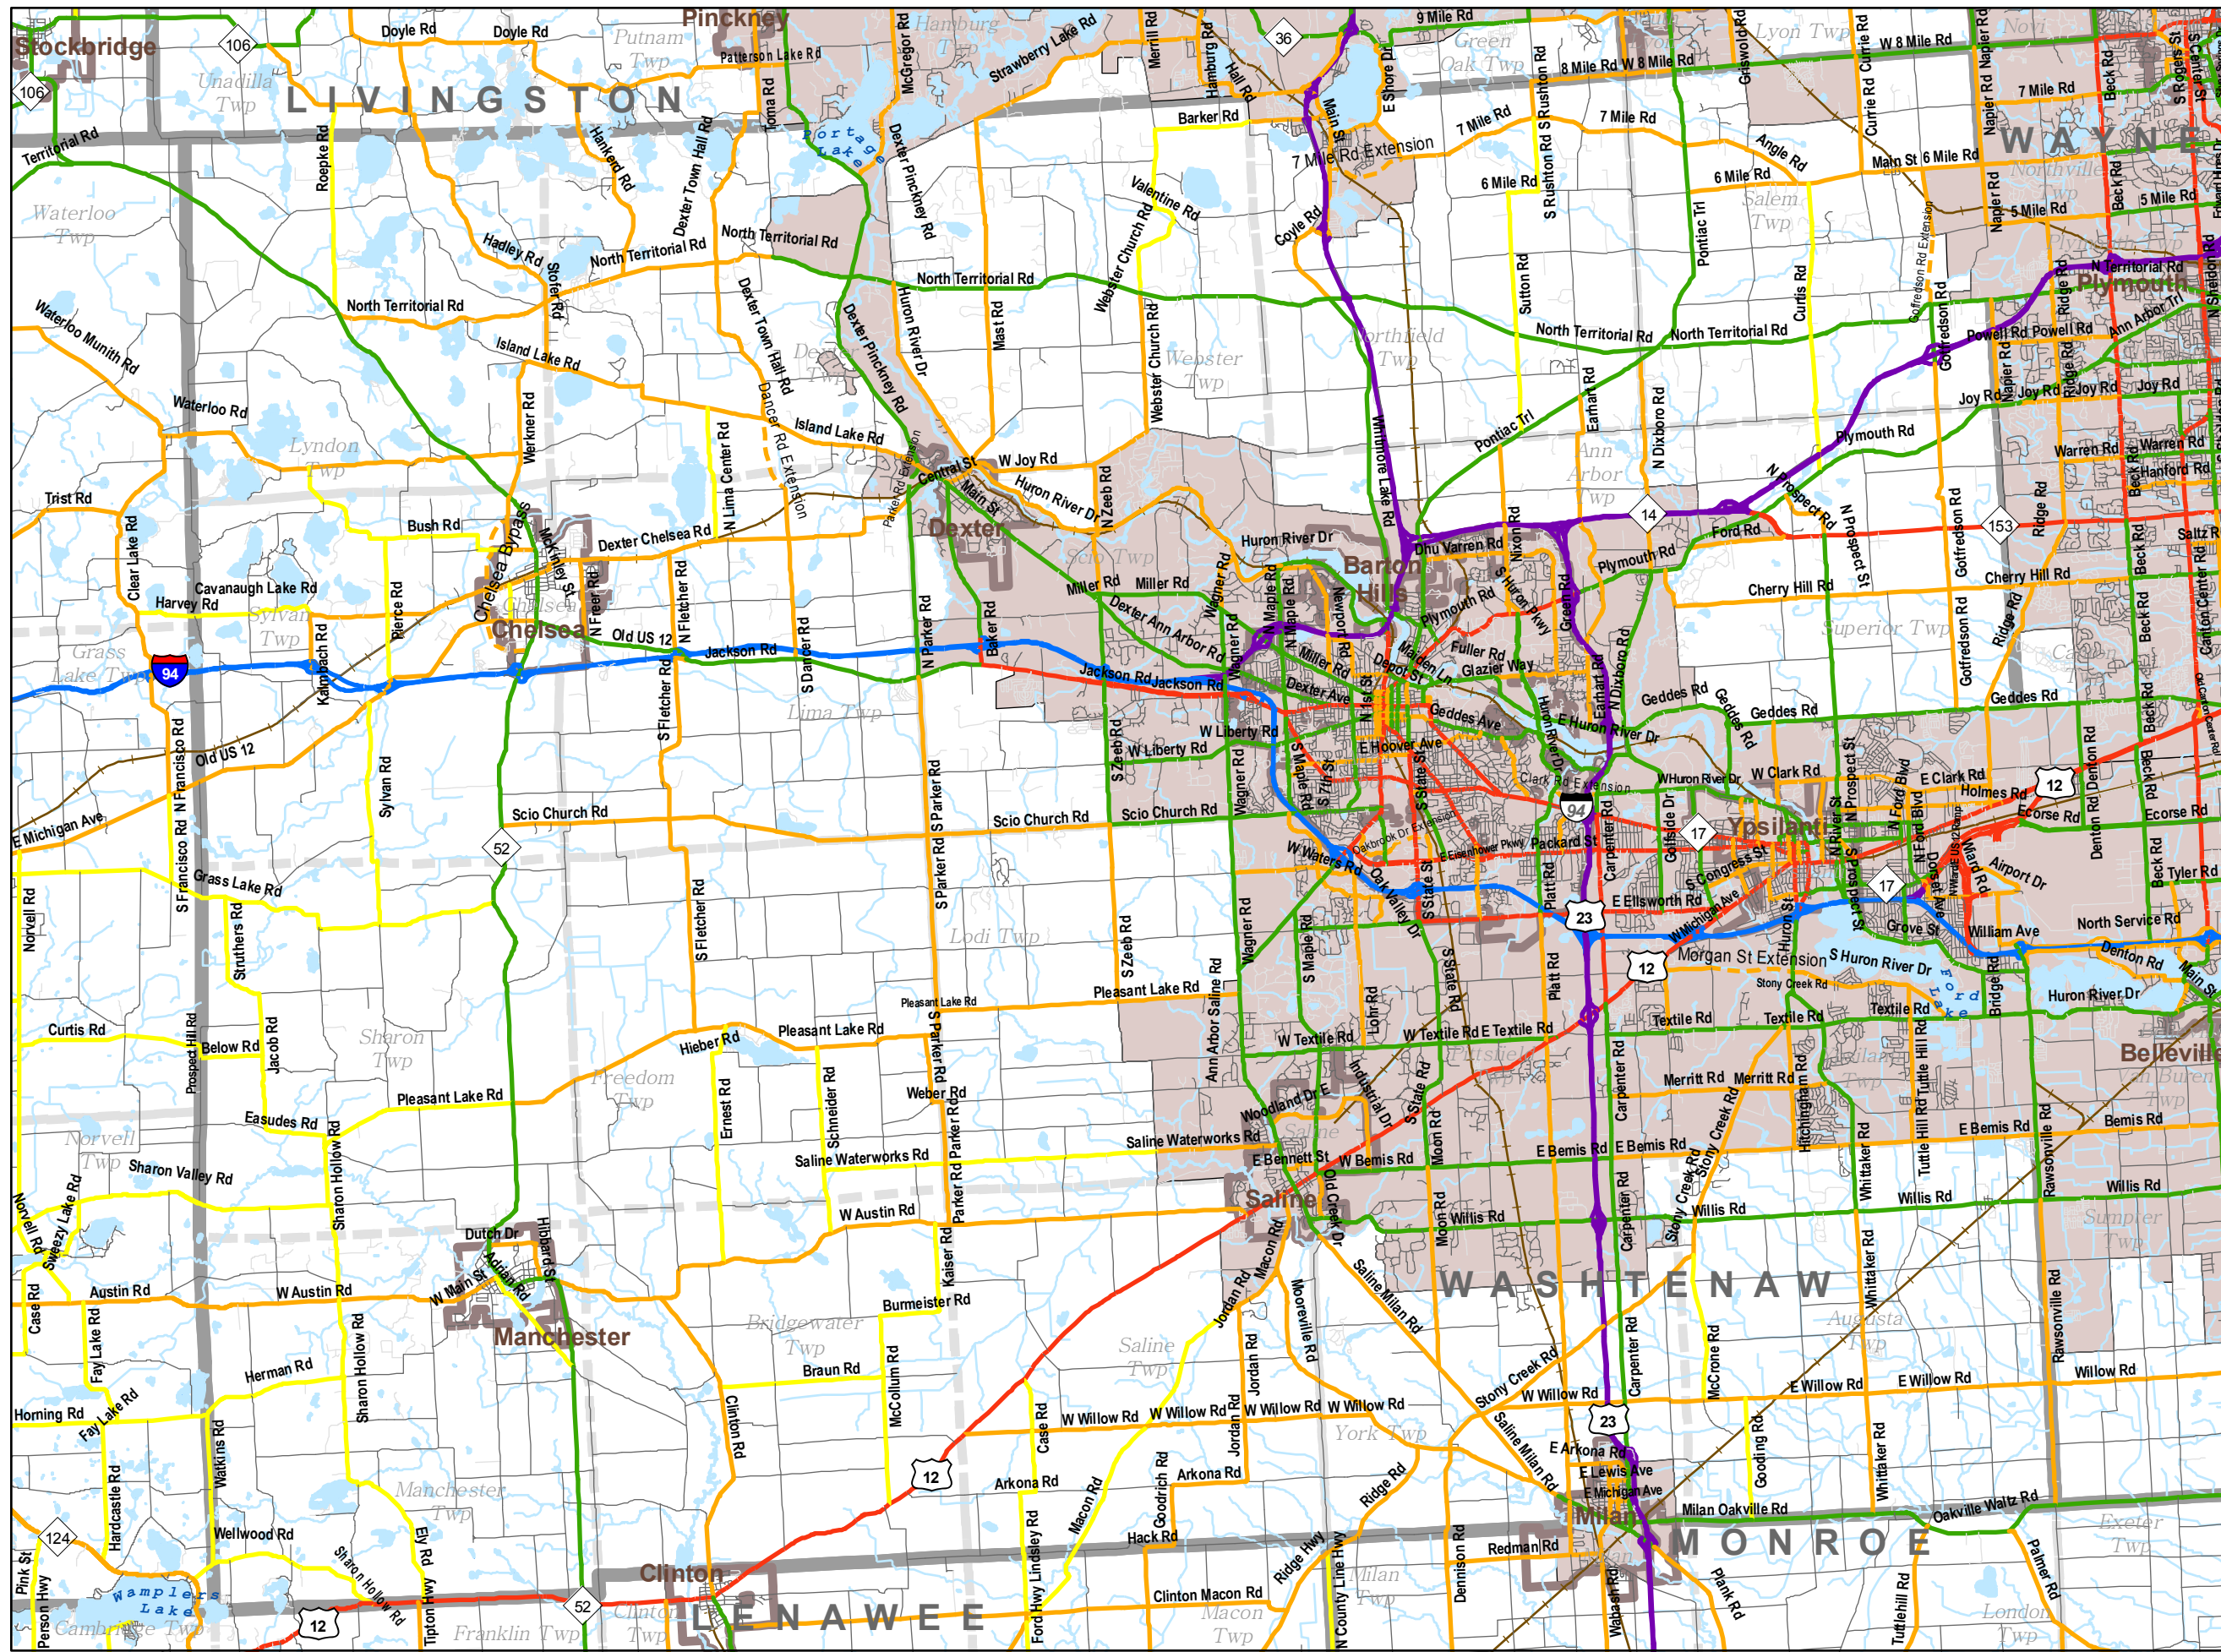

MICHIGAN GEOGRAPHIC FRAMEWORK NATIONAL FUNCTIONAL CLASSIFICATION (NFC)

MDOT Region: University
MDOT County Number: 81

WASHTENAW

NFC	FUTURE NFC

Note: Any NFC may be rural or urban. Urban NFC's are along or inside the Adjusted Census Urban Boundary (ACUB).